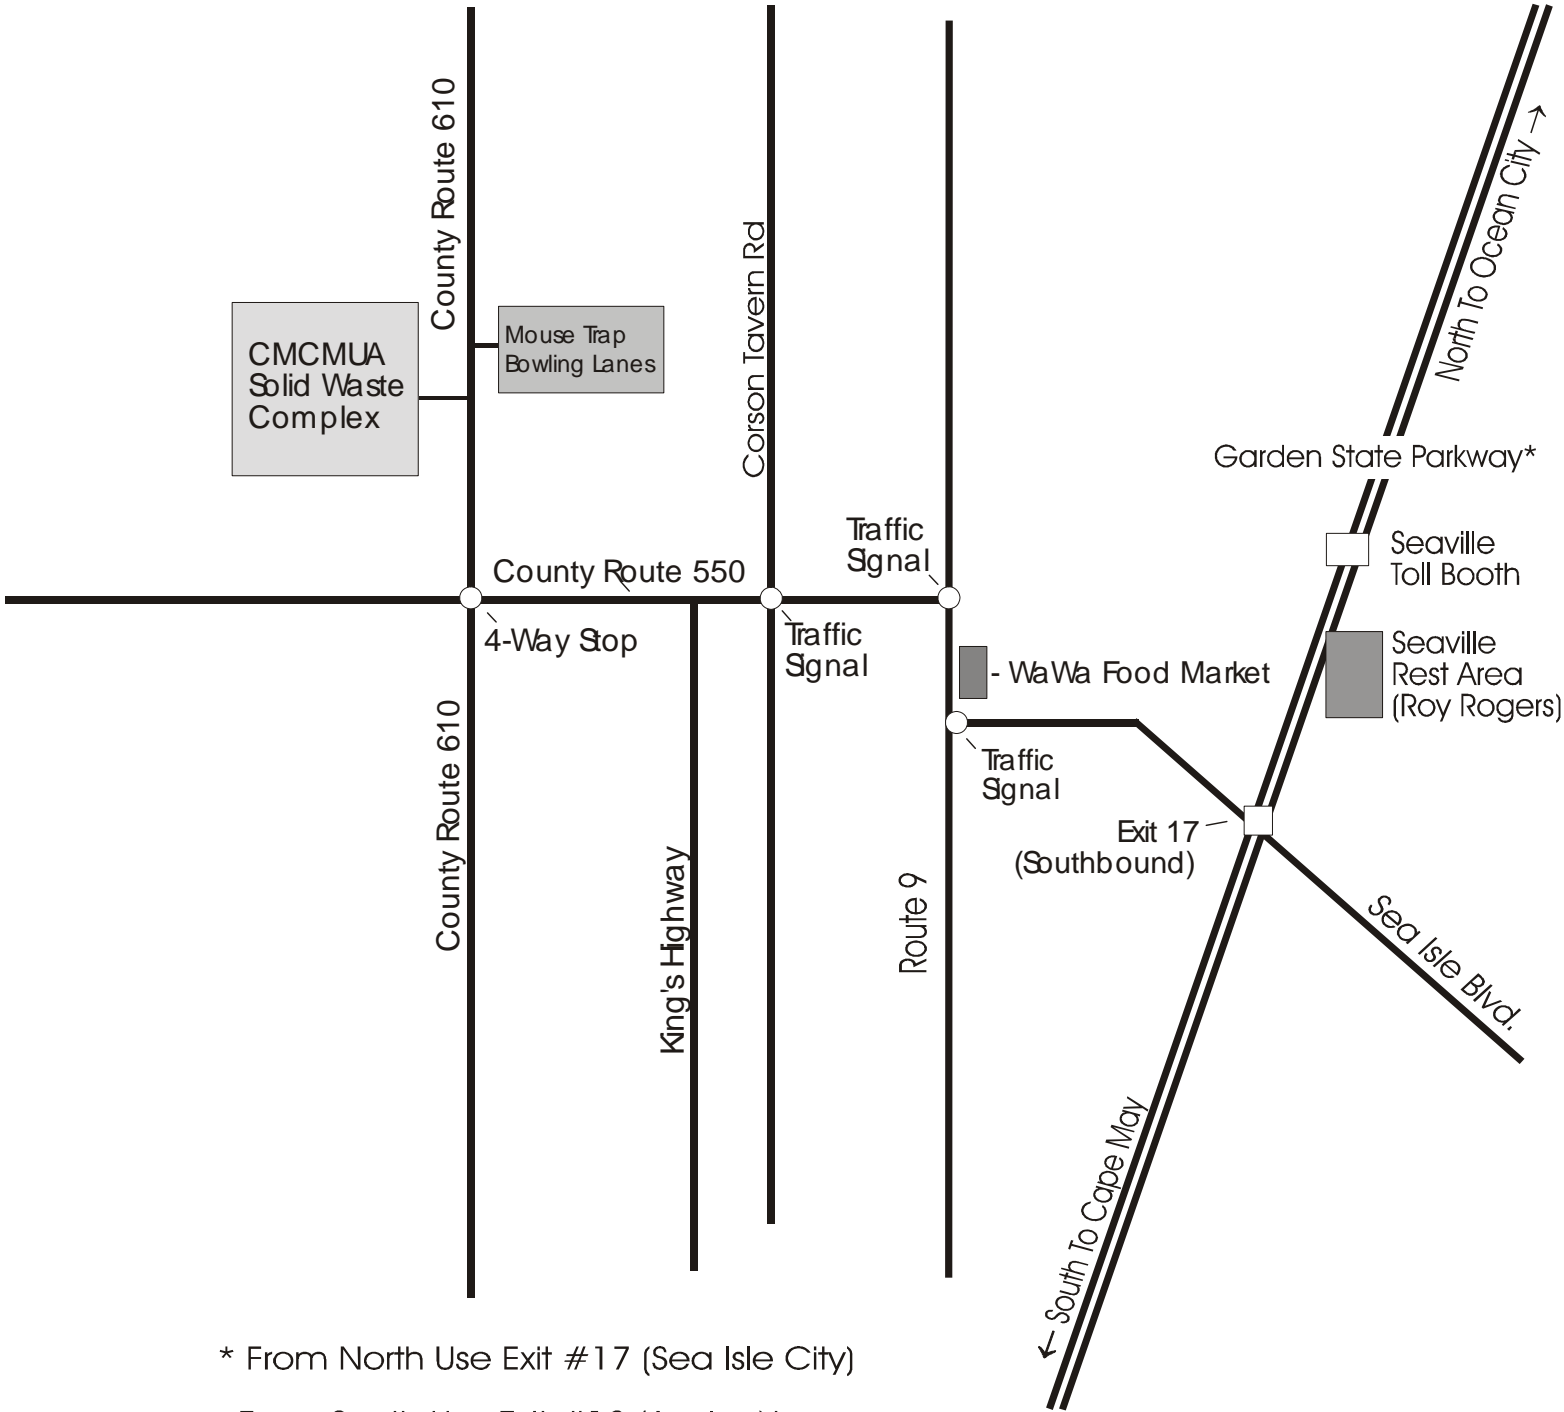

Directions to CMCMUA Landfill

* From North Use Exit # 17 (Sea Isle City)

From South Use Exit # 13 (Avalon)*